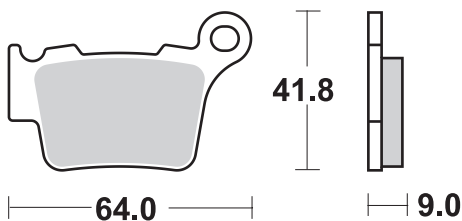

MATCHUP

HI-TECH BRAKE SOLUTIONS MADE IN EUROPE

GO AHEAD

GAS GAS MC 65

			RECOMMENDED	
GAS GAS				
MC	65	23 - 23	791 RSI	791 RSI

* = 2 sets required / 2 jeux pour l'Avant.

Available compounds

SBS 791 CS • SI • RSI