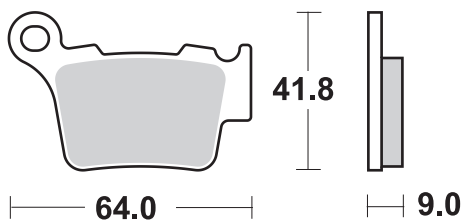

MATCHUP

HI-TECH BRAKE SOLUTIONS MADE IN EUROPE

GO AHEAD

GAS GAS MC 65

			RECOMMENDED	
GAS GAS				
MC	65	23 - 23	791 RSI	791 RSI

* = 2 sets required / 2 jeux pour l'Avant.

Available compounds

SBS 791 CS • SI • RSI